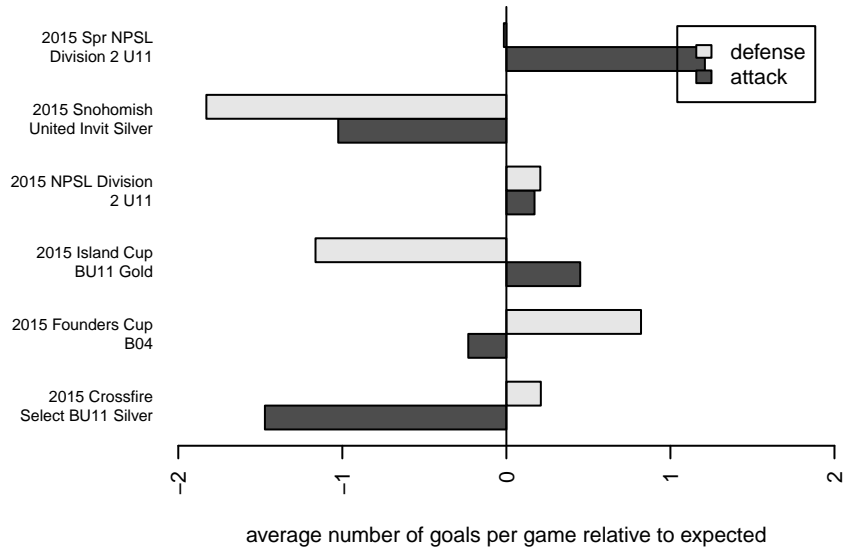

Performance relative to 13 month average