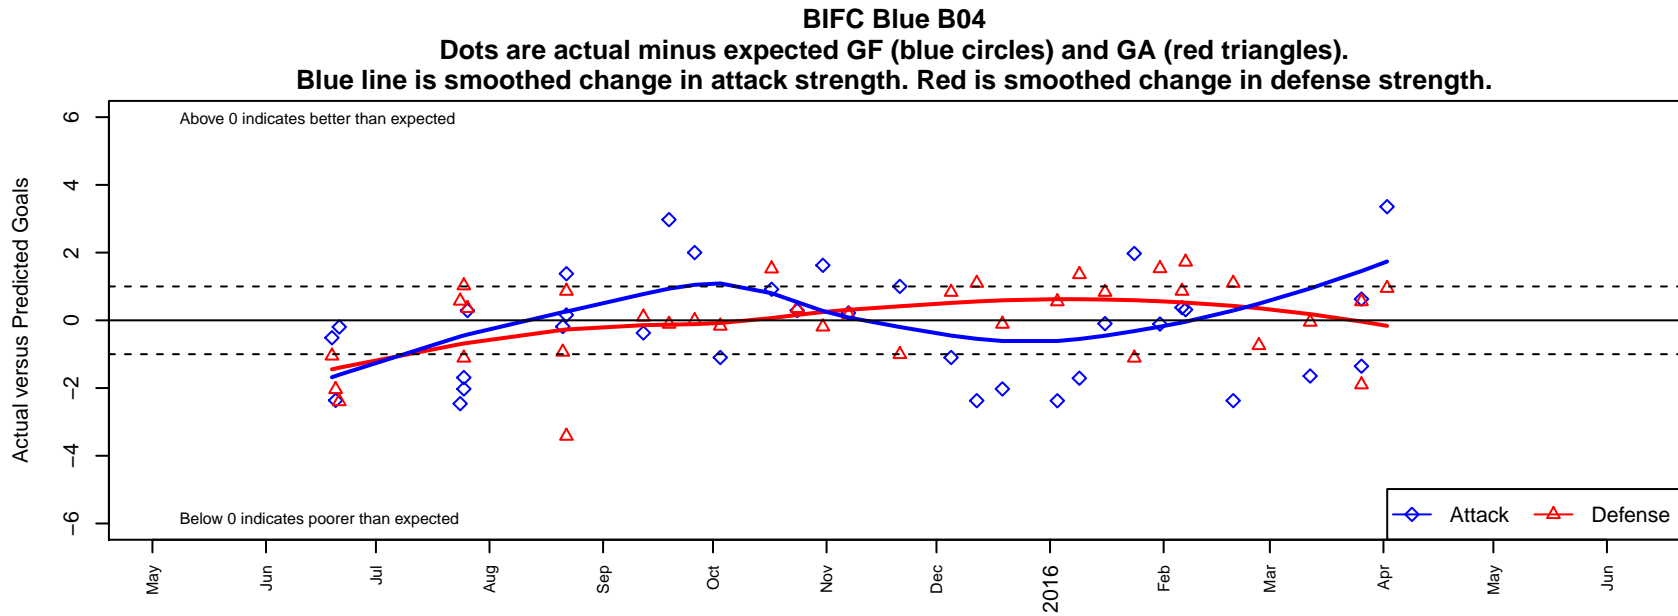

**attack and defense variance (black dot)
relative to other teams
and top 10 in region**

**attack and defense rating
relative to others at age
and all opponents in last 13 months**

BIFC Blue B04

Bainbridge Island FC
Bainbridge Island, WA
B04 total strength=476
attack=0.44 defense=0.24
fall league = NPSL Div 2 U11
spr league = Spr NPSL Div 2 U11

alt names used:
BIFC B'04 Blue
BIFC B'04 Blue
BIFC B04 Blue
BIFC B'04 BLUE
BIFC B04 Blue
BIFC B04 Blue

Venues played:
2015 Snohomish United Invit Silver
2015 Crossfire Select BU11 Silver
2015 Island Cup BU11 Gold
2015 NPSL Division 2 U11
2015 Founders Cup B04
2015 Spr NPSL Division 2 U11