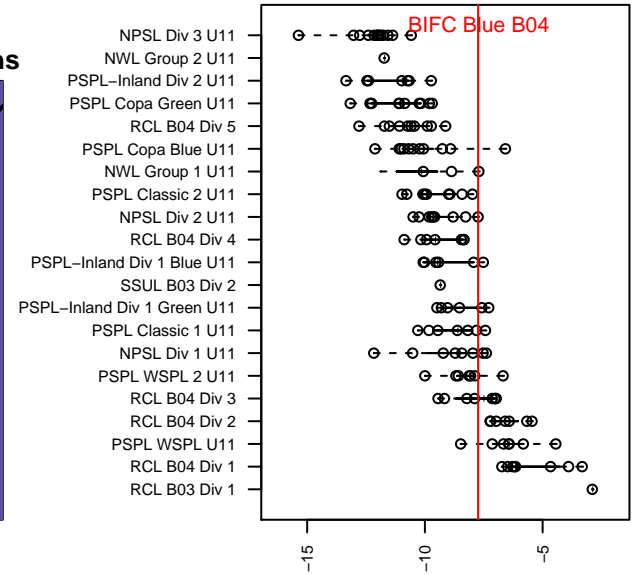

**attack and defense rating
relative to others at age
and all opponents in last 13 months**